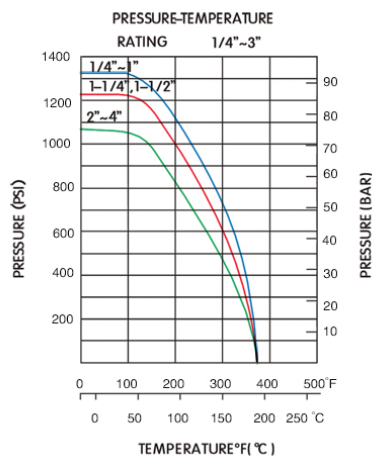

2 piece Full port ball valve screwed end

ITEM	PARTS	MATERIALS	Q'TY
1	BODY	ASTM-A351-CF8M	1
2	CAP	ASTM-A351-CF8M	1
3	BALL	ASTM-A351-CF8M	1
4	BALLSEAT	PTFE	2
5	JOINT GASKET	PTFE	1
6	STEM	AISI316	1
7	THRUST WASHER	PTFE	1
8	STEM PACKING	PTFE	2
9	GLAND NUT	AISI304	1
10	HANDLE	AISI304	1
11	STEM WASHER	AISI304	1
12	STEM NUT	AISI304	1
13	PLASTIC COVER	PLASTIC	1
14	LOCK DEVICE	AISI304	1

Kogelkraan 2 delig met volle doorlaat

	D	L	H	W
2-delige kogelkraan FB LD dr/dr 1/4"	11,6	49,0	51,0	95,0
2-delige kogelkraan FB LD dr/dr 3/8"	12,7	49,0	51,0	95,0
2-delige kogelkraan FB LD dr/dr 1/2"	15,0	57,0	48,5	95,0
2-delige kogelkraan FB LD dr/dr 3/4"	20,0	65,0	54,5	108,0
2-delige kogelkraan FB LD dr/dr 1"	25,0	77,0	58,0	108,0
2-delige kogelkraan FB LD dr/dr 1.1/4"	32,0	90,0	70,5	130,0
2-delige kogelkraan FB LD dr/dr 1.1/2"	38,0	98,0	76,0	130,0
2-delige kogelkraan FB LD dr/dr 2"	50,0	121,0	83,5	150,0
2-delige kogelkraan FB LD dr/dr 2.1/2"	65,0	145,0	125,0	200,0
2-delige kogelkraan FB LD dr/dr 3"	80,0	166,0	136,0	200,0
2-delige kogelkraan FB LD dr/dr 4"	100,0	198,0	165,0	270,0