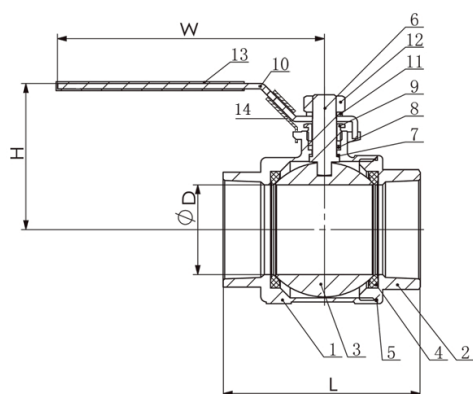

2 piece Full port ball valve screwed end

ITEM	PARTS	MATERIALS	Q'TY
1	BODY	ASTM-A351-CF8M	1
2	CAP	ASTM-A351-CF8M	1
3	BALL	ASTM-A351-CF8M	1
4	BALLSEAT	PTFE	2
5	JOINT GASKET	PTFE	1
6	STEM	AISI316	1
7	THRUST WASHER	PTFE	1
8	STEM PACKING	PTFE	2
9	GLAND NUT	AISI304	1
10	HANDLE	AISI304	1
11	STEM WASHER	AISI304	1
12	STEM NUT	AISI304	1
13	PLASTIC COVER	PLASTIC	1
14	LOCK DEVICE	AISI304	1

Kogelkraan 2 delig met volle doorlaat

	D	L	H	W
2-delige kogelkraan FB LD dr/dr 1/4"	11,6	49,0	51,0	95,0
2-delige kogelkraan FB LD dr/dr 3/8"	12,7	49,0	51,0	95,0
2-delige kogelkraan FB LD dr/dr 1/2"	15,0	57,0	48,5	95,0
2-delige kogelkraan FB LD dr/dr 3/4"	20,0	65,0	54,5	108,0
2-delige kogelkraan FB LD dr/dr 1"	25,0	77,0	58,0	108,0
2-delige kogelkraan FB LD dr/dr 1.1/4"	32,0	90,0	70,5	130,0
2-delige kogelkraan FB LD dr/dr 1.1/2"	38,0	98,0	76,0	130,0
2-delige kogelkraan FB LD dr/dr 2"	50,0	121,0	83,5	150,0
2-delige kogelkraan FB LD dr/dr 2.1/2"	65,0	145,0	125,0	200,0
2-delige kogelkraan FB LD dr/dr 3"	80,0	166,0	136,0	200,0
2-delige kogelkraan FB LD dr/dr 4"	100,0	198,0	165,0	270,0